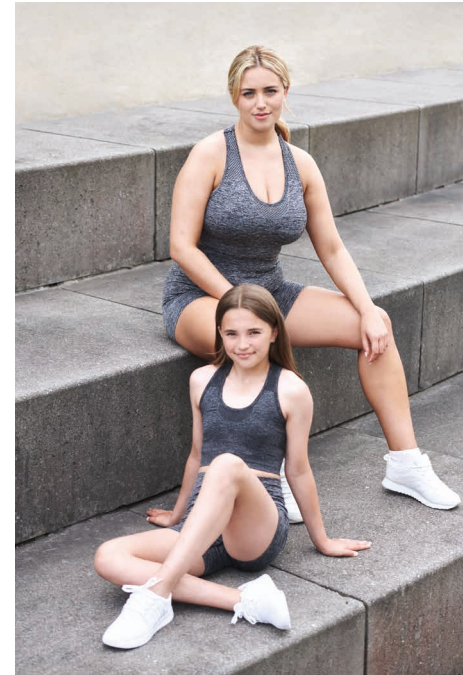

LV690 SIZE: ONE SIZE
 LV691 SIZES: 5/8Y - 9/13Y

BLACK NAVY

Tear-Out Label

INTERNAL PATCH POCKET

HOOK AND LOOP FASTENING ON CUFFS

INTERNAL ZIPPED POCKET

TL696/TL697/TL672/TL673

TL696/TL697
LADIES' & KIDS'
SEAMLESS CROP TOP