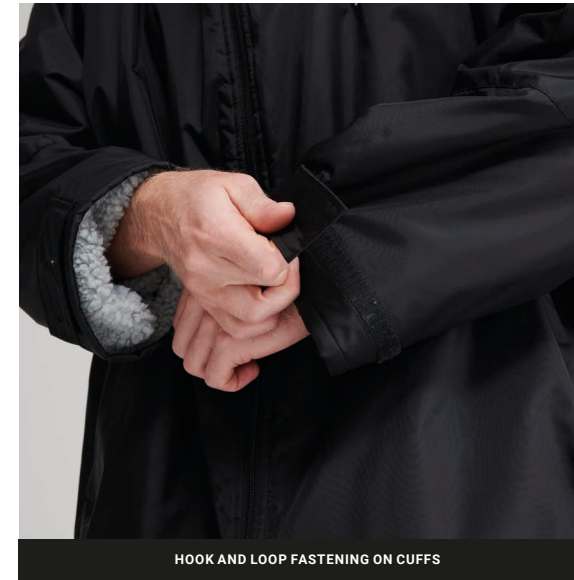

HOOK AND LOOP FASTENING ON CUFFS