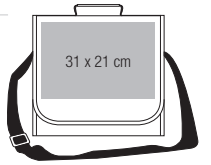

QD65

QD65 Portfolio Briefcase

Black French Navy

FABRIC	600D Polyester	
FEATURES	Expandable capacity Zippered main compartment Front flap zippered pocket Internal organiser section Detachable key fob Padded handle	Wheellie bag strap Detachable adjustable shoulder strap with pad Dimensions: 41 x 34 x 10 cm Capacity Unexpanded: 12 litres Capacity Expanded: 16 litres

QD90

QD90
Record Bag

Black

FABRIC	420D Polyester	
FEATURES	Side pen holders Side pouch pocket Zippered internal pocket Internal baseboard Protective base feet	Rip-Strip™ closure Adjustable shoulder strap Grab handle Dimensions: 32 x 36 x 12 cm Capacity: 9 litres

FEATURES

- Gift box included
- Mobile phone pocket
- USB memory stick loops
- Front slip pocket
- Organiser section
- A4 writing pad included
- Multiple interior card slots
- Zippered closure
- Dimensions: 27 x 34 x 2 cm