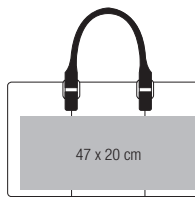

FEATURES

- Gift box included
- Mobile phone pocket
- USB memory stick loops
- Front slip pocket
- Organiser section
- A4 writing pad included
- Multiple interior card slots
- Zippered closure
- Dimensions: 27 x 34 x 2 cm

QD803 Burbank™ Deluxe Zipper Portfolio

Black

30 x 16 cm

FABRIC

600D Polyester

FEATURES

- Gift box included
- USB memory stick loops
- Front slip pocket
- Organiser section
- A4 writing pad included
- A4 two hole ring binder
- Calculator included
- Multiple interior card slots
- Zippered closure
- Dimensions: 28 x 35 x 4 cm

QD892
NuHide® Slimline Laptop Brief

Black

FABRIC	Full Grain Leather-Look NuHide® PU	
FEATURES	Full length zippered front pocket for ease of decoration Gunmetal fittings Laptop compatible up to 15.6" Padded laptop compartment Padded internal iPad/tablet compartment Internal organisation pockets Zippered internal pocket	Fully lined in pinstriped fabric Self-fabric carry handle Detachable adjustable shoulder strap TearAway label for ease of rebranding Dimensions: 41 x 30 x 7 cm Capacity: 9 litres

QD892

QD880

QD880
NuHide® Garment Weekender

Black

Tan

FABRIC	Full Grain Leather-Look NuHide® PU	
FEATURES	Packs down flat for ease of storage Zippered external stash pocket Internal shoe pocket	Self-fabric carry handles Detachable adjustable shoulder strap Can be carried by hand or over the shoulder
	Full body garment bag section Fully lined in pinstriped fabric Secure interlocking zippered closure Extra long main compartment zip for easy access	Can be fully unzipped for ease of decoration TearAway label for ease of rebranding Dimensions: 54 x 33 x 29 cm Capacity: 37 litres