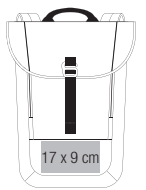

PITCH
BLACK

- QD560** Pitch Black 12 Hour Daypack **22/23**
- QD565** Pitch Black 24 Hour Backpack **24/25**
- QD568** Pitch Black 72 Hour Weekender **26/27**

QD560
Pitch Black 12 Hour Daypack

Black

FABRIC	1000D Twist Weave Polyester	
FEATURES	Water-repellent, abrasion-resistant fabric Minimalist design with adaptable functionality External access secure padded laptop compartment Expandable capacity from 14-18 litres Laptop compatible up to 13" Front pocket organiser section Internal elastic bottle holder Full HD Polyester lining	Breathable padded mesh back panel High density seatbelt webbing TearAway label for ease of rebranding Dimensions: 33 x 48 x 19 cm Dimensions Expanded: 33 x 65 x 19 cm Capacity: 14 litres Capacity Expanded: 18 litres

QD560

QD565

QD565 Pitch Black 24 Hour Backpack

Black

FABRIC	1000D Twist Weave Polyester	
FEATURES	Water-repellent, abrasion-resistant fabric Minimalist design with adaptable functionality External access secure padded laptop compartment Zippered front compartments for flexible organisation Expandable capacity from 20-25 litres Laptop compatible up to 15.6" Internal elastic bottle holder Full HD Polyester lining	Breathable padded mesh back panel High density seatbelt webbing TearAway label for ease of rebranding Dimensions: 33 x 50 x 21 cm Dimensions Expanded: 33 x 50 x 25 cm Capacity: 20 litres Capacity Expanded: 25 litres