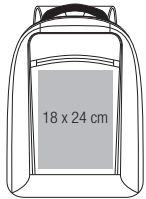

QD550

QD550 Endeavour Backpack

Black

Graphite Grey

FABRIC	600D Ripstop Polyester	
FEATURES	Dual compartment design Laptop compatible up to 15.6" Padded laptop compartment Reflective accents Two mesh pockets/water bottle holders Zippered front pocket Internal mesh pocket	Ergonomic padded back panel Padded adjustable mesh shoulder straps Fully adjustable chest strap Grab handle TearAway label for ease of rebranding Dimensions: 33 x 46 x 22 cm Capacity: 25 litres

QD269

QD269 Executive Digital Backpack

Black

*Grey Marl

FABRIC	600D/1680D Polyester *Grey Marl - 600D Polyester
FEATURES	<p>Lightweight yet durable Laptop compatible up to 15.6" Padded laptop compartment Separate padded iPad/tablet pocket USB memory stick loops EasyPocket™ for ease of decoration Internal organiser section</p> <p>Zippered internal pocket Padded back panel and base Padded adjustable shoulder straps Padded grab handle Dimensions: 33 x 44 x 17 cm Capacity: 20 litres</p>

QD268

QD268
Executive Digital Office

Black Grey Marl

FABRIC	600D/1680D Polyester *Grey Marl - 600D Polyester
FEATURES	<ul style="list-style-type: none"> Triple compartment design Laptop compatible up to 17" Padded laptop compartment iPad mini/tablet compatible USB memory stick loops Zippered front pocket Organiser section Document section Padded handle Wheelie bag strap Detachable adjustable shoulder strap with pad Dimensions: 41 x 30 x 14 cm Capacity: 13 litres

QD264

QD264
Executive iPad/Tablet Shoulder Bag

Black

FABRIC	600D/1680D Polyester	
FEATURES	Zippered plush lined iPad/tablet pocket	Detachable adjustable shoulder strap Grab handle
	EasyPocket™ for ease of decoration	Dimensions: 23 x 29 x 8 cm
	Zippered front pocket	Capacity: 4.5 litres
	Multiple pockets	