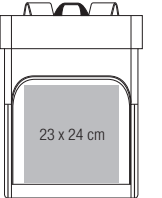

QD995

QD995
Q-Tech Charge Roll-Top Backpack

Black Granite Marl

FABRIC	650D Polyester	
FEATURES	Integrated USB charging port Laptop compatible up to 15.6" External access padded laptop compartment Power bank pocket Front pocket organiser section Zippered front pocket Zippered side bottle pocket Multiple internal pockets	Discreet zippered back panel pocket Internal slip pocket Ergonomic padded back panel Secure roll-top and clip closure system Padded adjustable shoulder straps TearAway label for ease of rebranding Dimensions: 31 x 45 x 17 cm Capacity: 22 litres

PITCH
BLACK

- QD560** Pitch Black 12 Hour Daypack **22/23**
- QD565** Pitch Black 24 Hour Backpack **24/25**
- QD568** Pitch Black 72 Hour Weekender **26/27**

QD560
Pitch Black 12 Hour Daypack

Black

FABRIC	1000D Twist Weave Polyester	
FEATURES	Water-repellent, abrasion-resistant fabric Minimalist design with adaptable functionality External access secure padded laptop compartment Expandable capacity from 14-18 litres Laptop compatible up to 13" Front pocket organiser section Internal elastic bottle holder Full HD Polyester lining	Breathable padded mesh back panel High density seatbelt webbing TearAway label for ease of rebranding Dimensions: 33 x 48 x 19 cm Dimensions Expanded: 33 x 65 x 19 cm Capacity: 14 litres Capacity Expanded: 18 litres