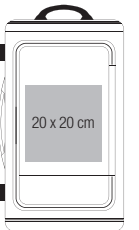

FABRIC	1000D Twist Weave Polyester	
FEATURES	Water-repellent, abrasion-resistant fabric Minimalist design with adaptable functionality Laptop compatible up to 15.6"	Full HD Polyester lining Breathable padded mesh back panel High density seatbelt webbing
	External access padded laptop compartment Spacious main compartment with easy access opening Zippered side pocket for bottle/umbrella Quick access end pockets Internal elastic bottle holder	Innovative strap system quickly converts from backpack to shoulder bag TearAway label for ease of rebranding Dimensions: 31 x 55 x 25 cm Capacity: 28 litres