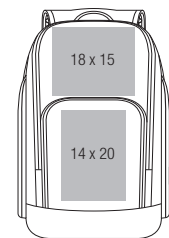

QD922

QD922
Padded Camera Organiser

Black

FABRIC	300D Polyester	
FEATURES	Protective foam construction Compact and lightweight Can be used independently or as a bag insert	Brushed Polyester lining Detachable adjustable shoulder strap Grab handle
	Zippered main compartment Rear slip pocket Padded flexible interior divider system	TearAway label for ease of rebranding Dimensions: 24 x 33 x 11 cm Capacity: 7.5 litres

QD910

QD910
Pro-Tech Charge Backpack

Black

FABRIC	Jacquard Nylon/PU Coated Polyester	
FEATURES	Integrated USB charging port Laptop compatible up to 17" External access padded laptop compartment Padded internal iPad/tablet compartment Power bank pocket Front pocket organiser section Zippered side bottle pocket Elasticated cable organiser Zippered internal valuables pocket Large capacity	Discreet zippered back panel pocket Ergonomic padded back panel Key hook Wheelie bag strap Fully adjustable chest strap Padded adjustable shoulder straps TearAway label for ease of rebranding Dimensions: 33 x 48 x 22 cm Capacity: 25 litres

QD915

QD915 Pro-Tech Charge Messenger

Black

FABRIC	Jacquard Nylon/PU Coated Polyester	
FEATURES	Integrated USB charging port	Zippered internal valuables pocket
	Laptop compatible up to 15.6"	Key hook
FEATURES	External access padded laptop compartment	Wheeled bag strap
	Padded internal iPad/tablet compartment	Detachable adjustable shoulder strap
FEATURES	Power bank pocket	TearAway label for ease of rebranding
	Front pocket organiser section	Dimensions: 42 x 31 x 15 cm
FEATURES	Elasticated cable organiser	Capacity: 13 litres