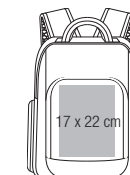

QD264

QD264
Executive iPad/Tablet Shoulder Bag

Black

FABRIC	600D/1680D Polyester	
FEATURES	Zippered plush lined iPad/tablet pocket	Detachable adjustable shoulder strap Grab handle
	EasyPocket™ for ease of decoration	Dimensions: 23 x 29 x 8 cm
	Zippered front pocket	Capacity: 4.5 litres
	Multiple pockets	

QD968

QD968 Tungsten™ Laptop Backpack

Black/
Dark Graphite

FABRIC	1680D Polyester	
FEATURES	Laptop compatible up to 15.6" Padded laptop compartment Media pocket and headphone port Front pocket organiser section Zippered side pockets	Water bottle holder Padded adjustable shoulder straps Grab handle Dimensions: 34 x 45 x 21 cm Capacity: 23 litres

QD65

QD65 Portfolio Briefcase

Black French Navy

FABRIC	600D Polyester	
FEATURES	Expandable capacity Zippered main compartment Front flap zippered pocket Internal organiser section Detachable key fob Padded handle	Wheellie bag strap Detachable adjustable shoulder strap with pad Dimensions: 41 x 34 x 10 cm Capacity Unexpanded: 12 litres Capacity Expanded: 16 litres

QD90

QD90
Record Bag

Black

FABRIC	420D Polyester	
FEATURES	Side pen holders Side pouch pocket Zippered internal pocket Internal baseboard Protective base feet	Rip-Strip™ closure Adjustable shoulder strap Grab handle Dimensions: 32 x 36 x 12 cm Capacity: 9 litres