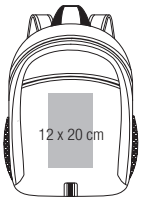

QD905

QD905
Vessel™ Laptop Backpack

Black

FABRIC	600D Micro Ripstop Polyester	
FEATURES	Laptop compatible up to 15.6" Padded laptop compartment Padded internal iPad/tablet compartment	Multiple internal pockets Ergonomic padded back panel Lockable zip pullers
	Front pocket organiser section Zippered side pockets Plush lined valuables pocket Document section	Padded adjustable shoulder straps Dimensions: 30 x 48 x 30 cm Capacity: 26 litres

QD906

QD906
Vessel™ Slimline Laptop Backpack

Black

FABRIC	600D Micro Ripstop Polyester	
FEATURES	Laptop compatible up to 15.6" External access padded laptop compartment Zippered side pockets	Ergonomic padded back panel Lockable zip pullers Key hook
	Plush lined laptop pocket Elasticated cable organiser Zippered internal valuables pocket Internal organiser section	Padded adjustable shoulder straps TearAway label for ease of rebranding Dimensions: 30 x 46 x 18 cm Capacity: 16 litres

QD550

QD550 Endeavour Backpack

Black

Graphite Grey

FABRIC	600D Ripstop Polyester	
FEATURES	Dual compartment design Laptop compatible up to 15.6" Padded laptop compartment Reflective accents Two mesh pockets/water bottle holders Zippered front pocket Internal mesh pocket	Ergonomic padded back panel Padded adjustable mesh shoulder straps Fully adjustable chest strap Grab handle TearAway label for ease of rebranding Dimensions: 33 x 46 x 22 cm Capacity: 25 litres

QD269

QD269 Executive Digital Backpack

Black

*Grey Marl

FABRIC	600D/1680D Polyester *Grey Marl - 600D Polyester
FEATURES	<p>Lightweight yet durable Laptop compatible up to 15.6" Padded laptop compartment Separate padded iPad/tablet pocket USB memory stick loops EasyPocket™ for ease of decoration Internal organiser section</p> <p>Zippered internal pocket Padded back panel and base Padded adjustable shoulder straps Padded grab handle Dimensions: 33 x 44 x 17 cm Capacity: 20 litres</p>