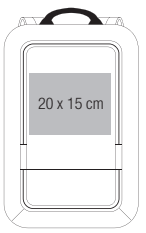

PITCH
BLACK

- QD560** Pitch Black 12 Hour Daypack **22/23**
- QD565** Pitch Black 24 Hour Backpack **24/25**
- QD568** Pitch Black 72 Hour Weekender **26/27**

QD560
Pitch Black 12 Hour Daypack

Black

FABRIC	1000D Twist Weave Polyester	
FEATURES	Water-repellent, abrasion-resistant fabric Minimalist design with adaptable functionality External access secure padded laptop compartment Expandable capacity from 14-18 litres Laptop compatible up to 13" Front pocket organiser section Internal elastic bottle holder Full HD Polyester lining	Breathable padded mesh back panel High density seatbelt webbing TearAway label for ease of rebranding Dimensions: 33 x 48 x 19 cm Dimensions Expanded: 33 x 65 x 19 cm Capacity: 14 litres Capacity Expanded: 18 litres

QD560

QD565

QD565 Pitch Black 24 Hour Backpack

Black

FABRIC	1000D Twist Weave Polyester	
FEATURES	Water-repellent, abrasion-resistant fabric Minimalist design with adaptable functionality External access secure padded laptop compartment Zippered front compartments for flexible organisation Expandable capacity from 20-25 litres Laptop compatible up to 15.6" Internal elastic bottle holder Full HD Polyester lining	Breathable padded mesh back panel High density seatbelt webbing TearAway label for ease of rebranding Dimensions: 33 x 50 x 21 cm Dimensions Expanded: 33 x 50 x 25 cm Capacity: 20 litres Capacity Expanded: 25 litres