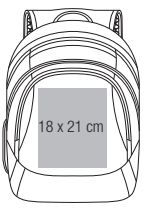

QD905

QD905
Vessel™ Laptop Backpack

Black

FABRIC	600D Micro Ripstop Polyester	
FEATURES	Laptop compatible up to 15.6" Padded laptop compartment Padded internal iPad/tablet compartment	Multiple internal pockets Ergonomic padded back panel Lockable zip pullers
	Front pocket organiser section Zippered side pockets Plush lined valuables pocket Document section	Padded adjustable shoulder straps Dimensions: 30 x 48 x 30 cm Capacity: 26 litres

QD906

QD906
Vessel™ Slimline Laptop Backpack

Black

FABRIC	600D Micro Ripstop Polyester	
FEATURES	Laptop compatible up to 15.6" External access padded laptop compartment Zippered side pockets	Ergonomic padded back panel Lockable zip pullers Key hook
	Plush lined laptop pocket Elasticated cable organiser Zippered internal valuables pocket Internal organiser section	Padded adjustable shoulder straps TearAway label for ease of rebranding Dimensions: 30 x 46 x 18 cm Capacity: 16 litres

QD550

QD550 Endeavour Backpack

Black

Graphite Grey

FABRIC	600D Ripstop Polyester	
FEATURES	Dual compartment design Laptop compatible up to 15.6" Padded laptop compartment Reflective accents Two mesh pockets/water bottle holders Zippered front pocket Internal mesh pocket	Ergonomic padded back panel Padded adjustable mesh shoulder straps Fully adjustable chest strap Grab handle TearAway label for ease of rebranding Dimensions: 33 x 46 x 22 cm Capacity: 25 litres