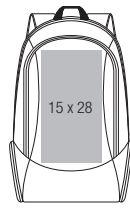

QD905

QD905
Vessel™ Laptop Backpack

Black

FABRIC	600D Micro Ripstop Polyester	
FEATURES	Laptop compatible up to 15.6" Padded laptop compartment Padded internal iPad/tablet compartment	Multiple internal pockets Ergonomic padded back panel Lockable zip pullers
	Front pocket organiser section Zippered side pockets Plush lined valuables pocket Document section	Padded adjustable shoulder straps Dimensions: 30 x 48 x 30 cm Capacity: 26 litres

QD906

QD906
Vessel™ Slimline Laptop Backpack

Black

FABRIC	600D Micro Ripstop Polyester	
FEATURES	Laptop compatible up to 15.6" External access padded laptop compartment Zippered side pockets	Ergonomic padded back panel Lockable zip pullers Key hook
	Plush lined laptop pocket Elasticated cable organiser Zippered internal valuables pocket Internal organiser section	Padded adjustable shoulder straps TearAway label for ease of rebranding Dimensions: 30 x 46 x 18 cm Capacity: 16 litres

QD550

QD550 Endeavour Backpack

Black

Graphite Grey

FABRIC	600D Ripstop Polyester	
FEATURES	Dual compartment design Laptop compatible up to 15.6" Padded laptop compartment Reflective accents Two mesh pockets/water bottle holders Zippered front pocket Internal mesh pocket	Ergonomic padded back panel Padded adjustable mesh shoulder straps Fully adjustable chest strap Grab handle TearAway label for ease of rebranding Dimensions: 33 x 46 x 22 cm Capacity: 25 litres

QD269

QD269 Executive Digital Backpack

Black

*Grey Marl

FABRIC	600D/1680D Polyester *Grey Marl - 600D Polyester
FEATURES	<p>Lightweight yet durable Laptop compatible up to 15.6" Padded laptop compartment Separate padded iPad/tablet pocket USB memory stick loops EasyPocket™ for ease of decoration Internal organiser section</p> <p>Zippered internal pocket Padded back panel and base Padded adjustable shoulder straps Padded grab handle Dimensions: 33 x 44 x 17 cm Capacity: 20 litres</p>