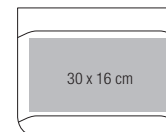

FEATURES

- Gift box included
- Mobile phone pocket
- USB memory stick loops
- Front slip pocket
- Organiser section
- A4 writing pad included
- Multiple interior card slots
- Zippered closure
- Dimensions: 27 x 34 x 2 cm

QD803 Burbank™ Deluxe Zipper Portfolio

Black

30 x 16 cm

FABRIC

600D Polyester

FEATURES

- Gift box included
- USB memory stick loops
- Front slip pocket
- Organiser section
- A4 writing pad included
- A4 two hole ring binder
- Calculator included
- Multiple interior card slots
- Zippered closure
- Dimensions: 28 x 35 x 4 cm