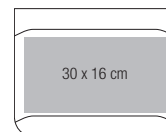

QD90

QD90
Record Bag

Black

FABRIC	420D Polyester	
FEATURES	Side pen holders Side pouch pocket Zippered internal pocket Internal baseboard Protective base feet	Rip-Strip™ closure Adjustable shoulder strap Grab handle Dimensions: 32 x 36 x 12 cm Capacity: 9 litres

QD802

QD803

QUADRA®

QD802 Burbank™ Zipper Portfolio

Black

30 x 16 cm

FABRIC

600D Polyester

FEATURES

- Gift box included
- Mobile phone pocket
- USB memory stick loops
- Front slip pocket
- Organiser section
- A4 writing pad included
- Multiple interior card slots
- Zippered closure
- Dimensions: 27 x 34 x 2 cm

QD803 Burbank™ Deluxe Zipper Portfolio

Black

30 x 16 cm

FABRIC

600D Polyester

FEATURES

- Gift box included
- USB memory stick loops
- Front slip pocket
- Organiser section
- A4 writing pad included
- A4 two hole ring binder
- Calculator included
- Multiple interior card slots
- Zippered closure
- Dimensions: 28 x 35 x 4 cm